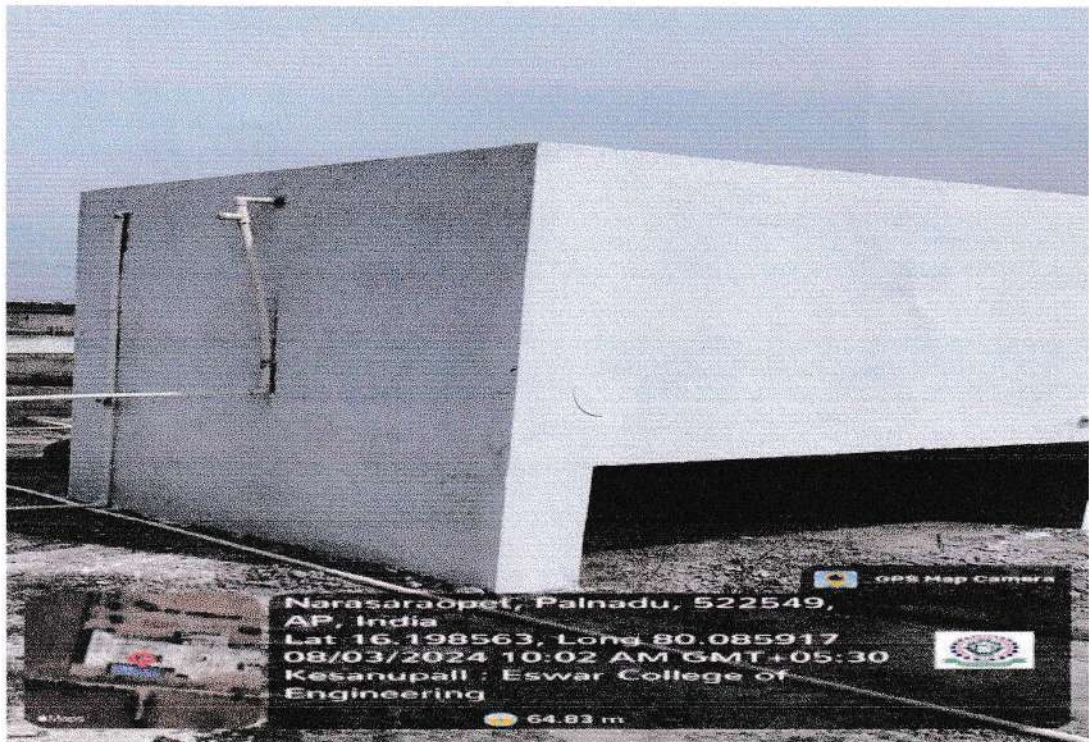

ESWAR COLLEGE OF ENGINEERING

(Approved by AICTE, & Affiliated to JNTUK, A.P.)

KESANUPALLI (V), NARASARAOPETA-522549, AP

www.eswarcollegeofengg.org, email: eswarcollegeofengg@gmail.com

Over Head Tanks

PRINCIPAL
ESWAR COLLEGE OF ENGINEERING
Chilakaluripet Road,
Kesanupalli (V), NARASARAOPETA
Palnadu Dist A.P. 522 549