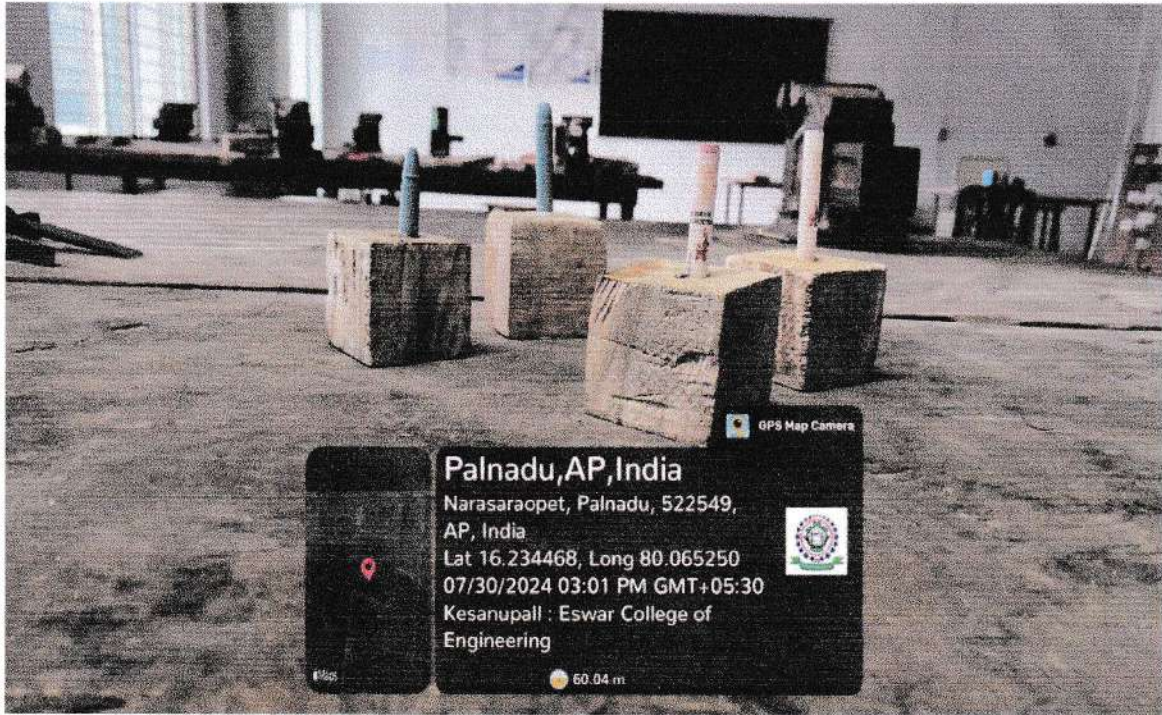

# ESWAR COLLEGE OF ENGINEERING

(Approved by AICTE, & Affiliated to JNTUK, A.P.)

KESANUPALLI (V), NARASARAOPETA-522549, AP

www.eswarcollegeofengg.org, email: eswarcollegeofengg@gmail.com

**Pen stands, Paperweights and various polygon shapes crafted by the students from wood residues.**