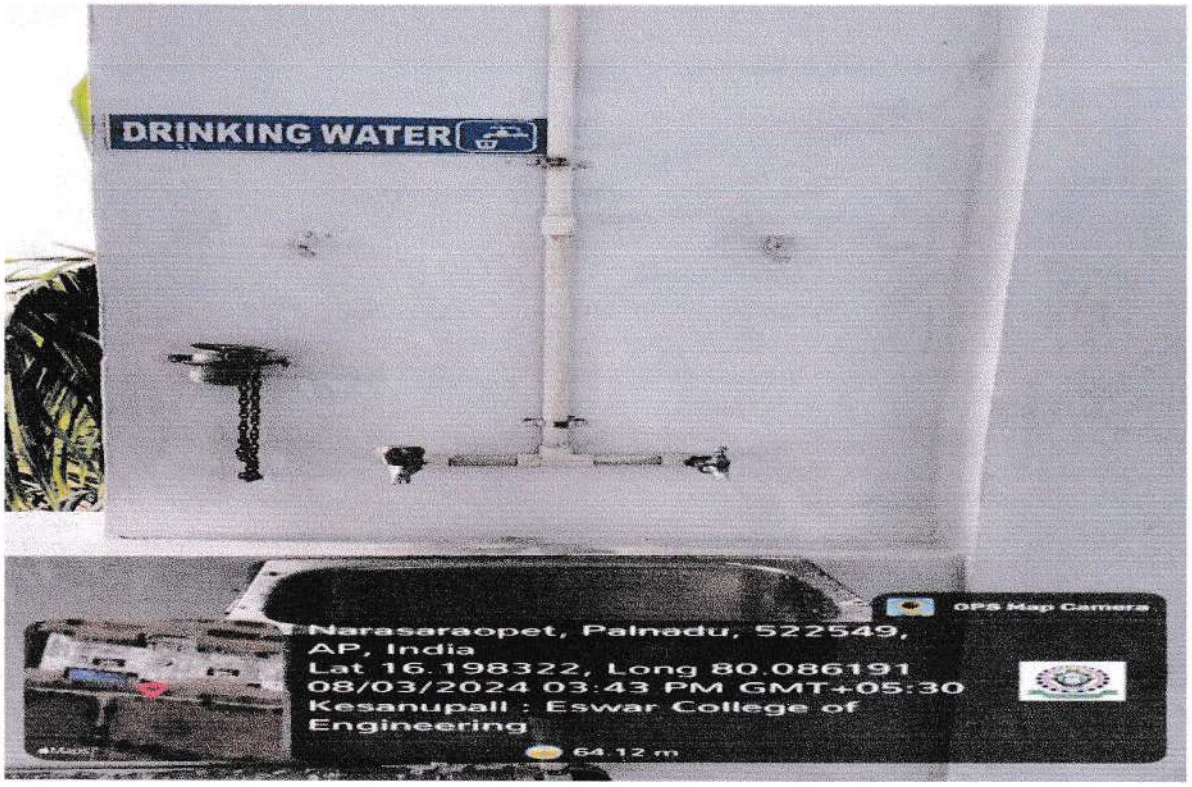

ESWAR COLLEGE OF ENGINEERING

(Approved by AICTE, & Affiliated to JNTUK, A.P.)

KESANUPALLI (V), NARASARAOPETA-522549, AP

www.eswarcollegeofengg.org, email: eswarcollegeofengg@gmail.com

Drinking Water