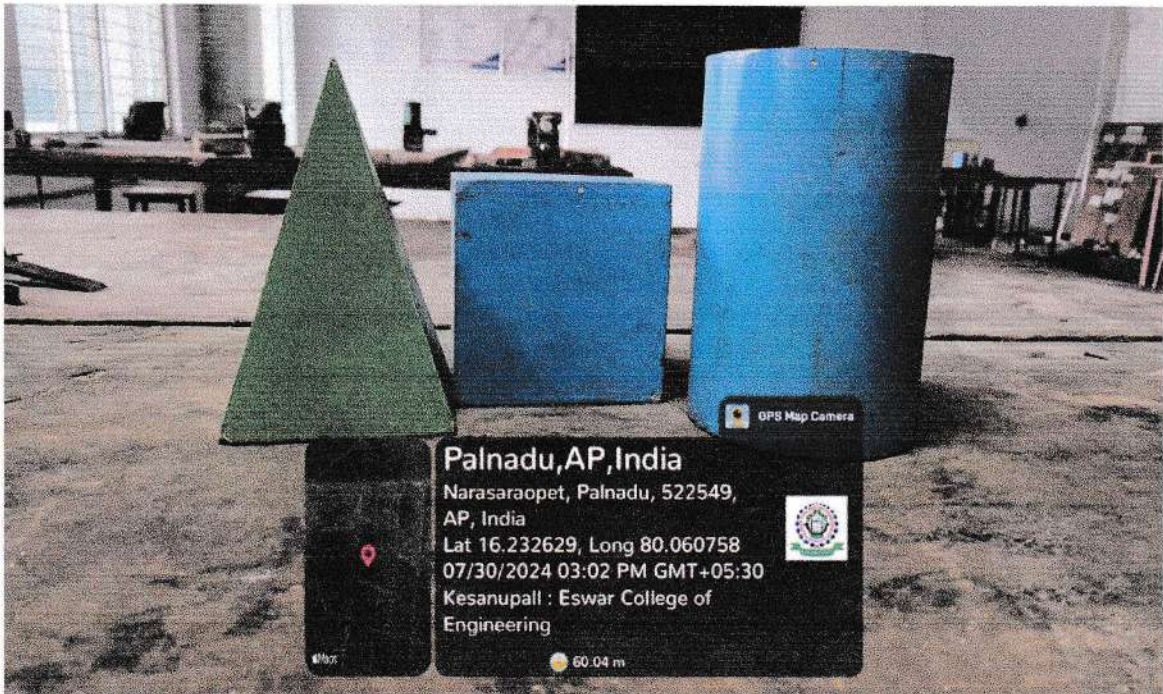

# ESWAR COLLEGE OF ENGINEERING

(Approved by AICTE, & Affiliated to JNTUK, A.P.)

KESANUPALLI (V), NARASARAOPETA-522549, AP

www.eswarcollegeofengg.org, email: eswarcollegeofengg@gmail.com

**Pen stands, Paperweights and various polygon shapes crafted by the students from wood residues.**