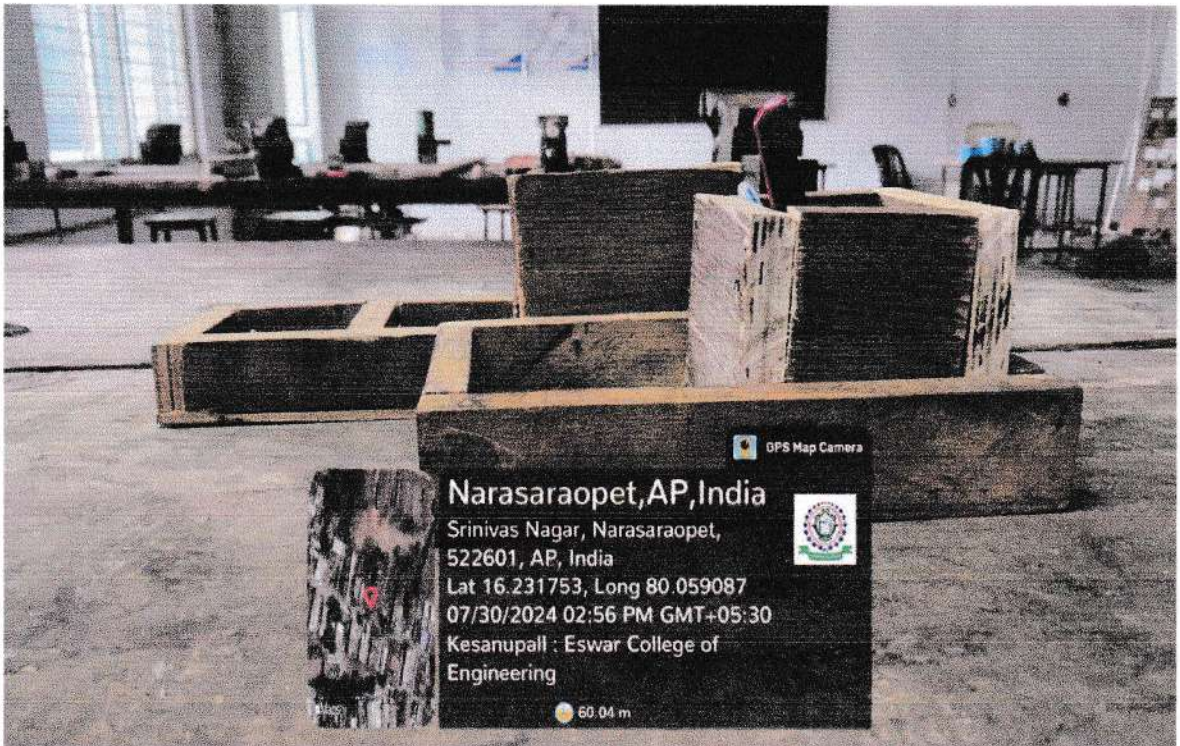

ESWAR COLLEGE OF ENGINEERING

(Approved by AICTE, & Affiliated to JNTUK, A.P.)

KESANUPALLI (V), NARASARAOPETA-522549, AP

www.eswarcollegeofengg.org, email: eswarcollegeofengg@gmail.com

PRINCIPAL
ESWAR COLLEGE OF ENGINEERING
Chilakaluripet Road,
Kesanupalli (V), NARASARAOPETA (MD)
Palnadu Dist A.P 522 549